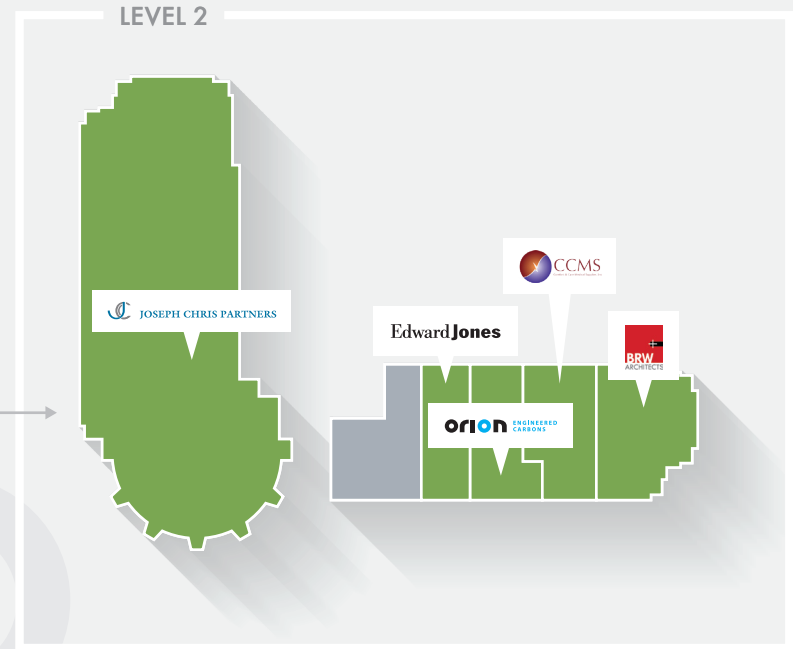

MAGNOLIA COVE DRIVE

LAKE HOUSTON